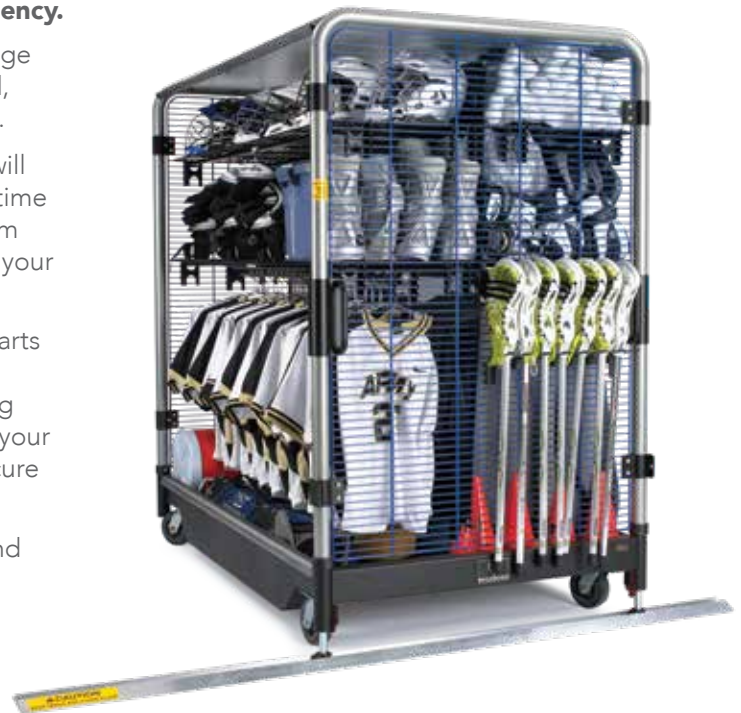

All of your sports equipment packed for maximum efficiency.

GearBoss® X-Carts™ and Team Carts™ are high-density storage carts that transform your equipment room into an organized, clean, professional storage space by maximizing your space.

X-Carts are part of a smart, efficient system of storage that will save space, protect your equipment, and save you loads of time spent organizing. X-Carts roll laterally along a fixed aluminum track creating aisles between carts when you need to get at your equipment and closing back together when you don't.

Team Carts retain all the convenient storage benefits of X-Carts but are engineered to leave the track. Imagine all your gear organized on one or two high-density storage carts, traveling wherever it needs to go – and back again. Or park and lock your equipment in a temporary space, instantly creating safe, secure storage anywhere.

Carts can be configured with a full range of panels, doors and grilles in your team colors. You can also add accessories like doors, helmet hangers, shoulder pad stackers, hanger rods, shelves and more.